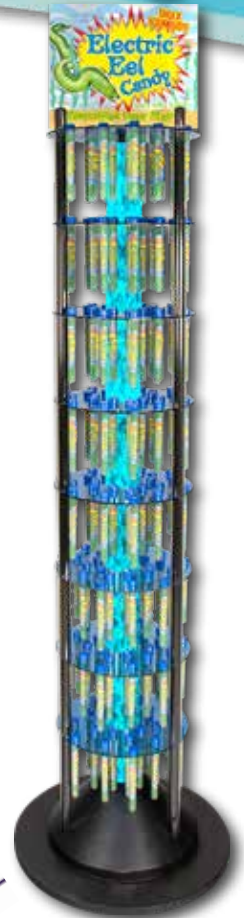

TWISTER POP LOLLISTRAWS®

WHY SELL SQUIRE BOONE VILLAGE TWISTER POP LOLLISTRAWS® AT YOUR CONCESSION STAND

- Create a premium milkshake with Twister Pop Lollistraws®!
- No plastic - High-quality, eco-friendly paper straw with a Twister Pop top.
- Heavy paper core straw won't get soggy.
- Twister Pops add delicious Rainbow Cherry flavor to sodas, milkshakes, slushies, and ice cream floats!

Twister Pop Lollistraws® are available in bulk singles or 5 ct. Party Packs!

FORMULA SOUR® & BUBBLE ACTION DISPLAYS

- Our Formula Sour® Liquid Candy is sure to make everyone show off their sour face and laugh with their friends.
- Squire Boone Village's famous Formula Sour® Bubble Action Floor Display, with edge-glow shelves, bright LED lights, and eye-catching bubbles makes Formula Sour® hard to resist.
- One of our top selling candies for more than 20 years!

**POPPING CANDY
THAT ELECTRIFIES!
YOUR MOUTH!**

SLOBBER JAWBBERS®

- Slobber Jawbbers® are giant, colorful jawbreakers on a stick that are a huge 1.75" diameter, and Monster Slobber Jawbbers® are a whopping 2.25" diameter! Each Slobber Jawbber® changes 12 times through these flavors as you lick your way to the candy center:
 - » Strawberry
 - » Green Apple
 - » Orange
 - » Banana
 - » Blueberry
 - » Watermelon
 - » Grape