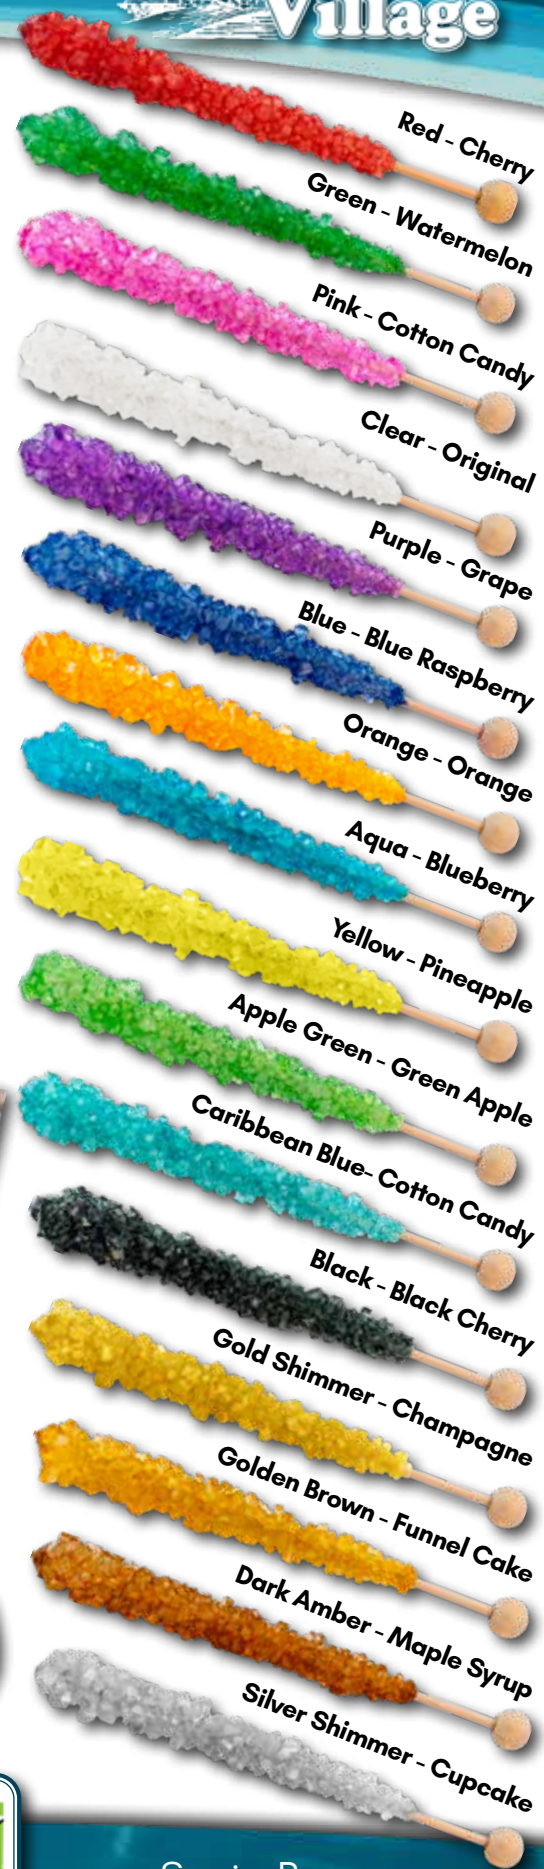

Neatly organized wrapped
Rock Crystal Candy
for sale in the back!

Vibrant & sparkling unwrapped
Rock Crystal Candy
in the false front!