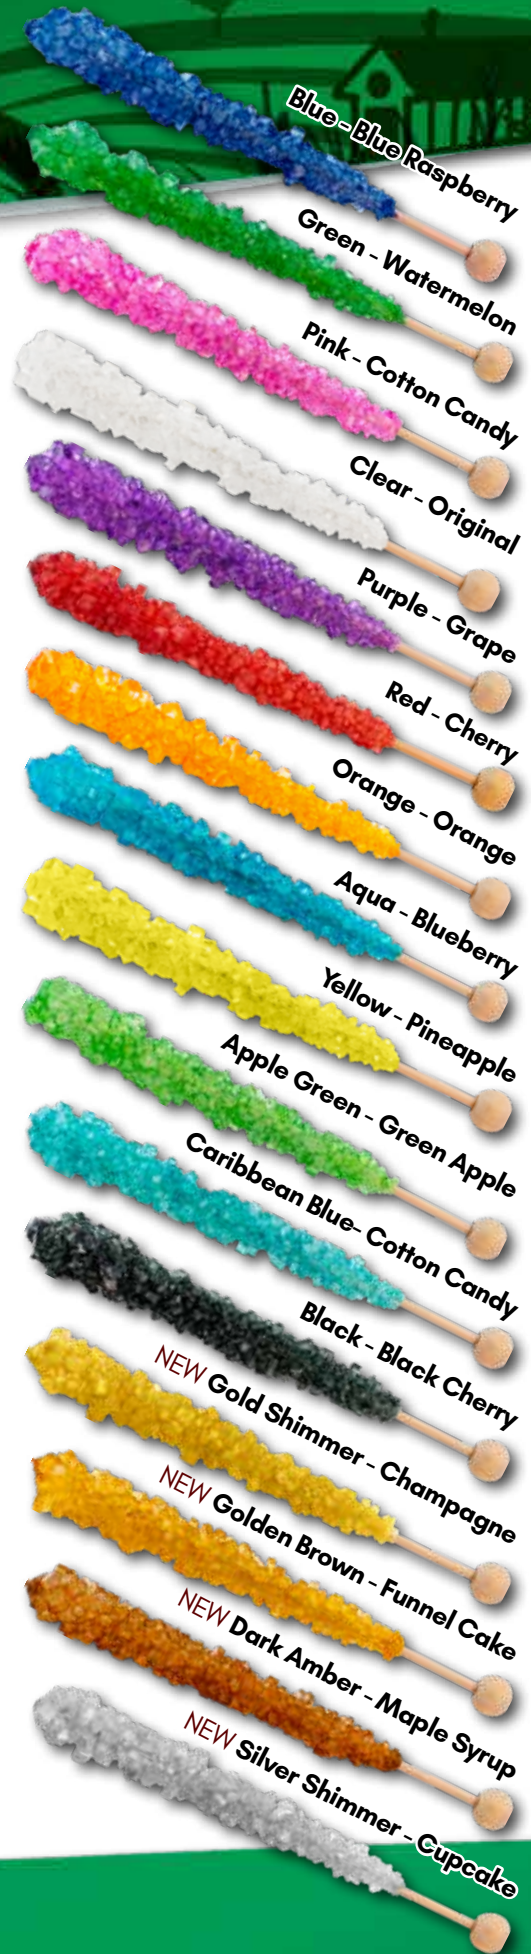

Neatly organized wrapped
Rock Crystal Candy
for sale in the back!

Vibrant & sparkling unwrapped
Rock Crystal Candy
in the false front!

“The taste
of childhood
right here.”

-Nichol

“This is by far
the best rock
candy we've ever
purchased.”

-Steve

“Amazing
flavor that
lasts the
entire stick.”

-Bree

“Love this
product. These
people really love
what they do.”

-Rachel

100% NATURAL CANE ROCK CRYSTAL

TEA SUGAR

Squire Boone Village