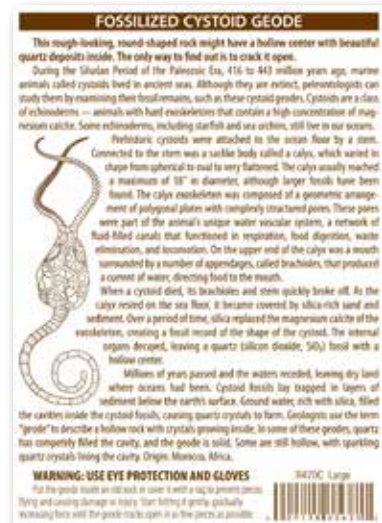

CRACK OPEN GEODES

WHY SELL SQUIRE BOONE VILLAGE CRACK OPEN GEODES

- Create a fun activity with Crack Open Geodes! Guests choose their own geode and crack it open using a hammer and chisel to reveal gorgeous crystals that have never yet been seen before.
- Our Crack Open Geode Display holds four different sizes of geodes and informational cards that explain how geodes are formed. Add our Geode Cracking Stump, Hammer, Chisel, and Safety Shield to create a cracking station.
- Just as fun as they are educational, Crack Open Geodes are an excellent activity for the whole family!