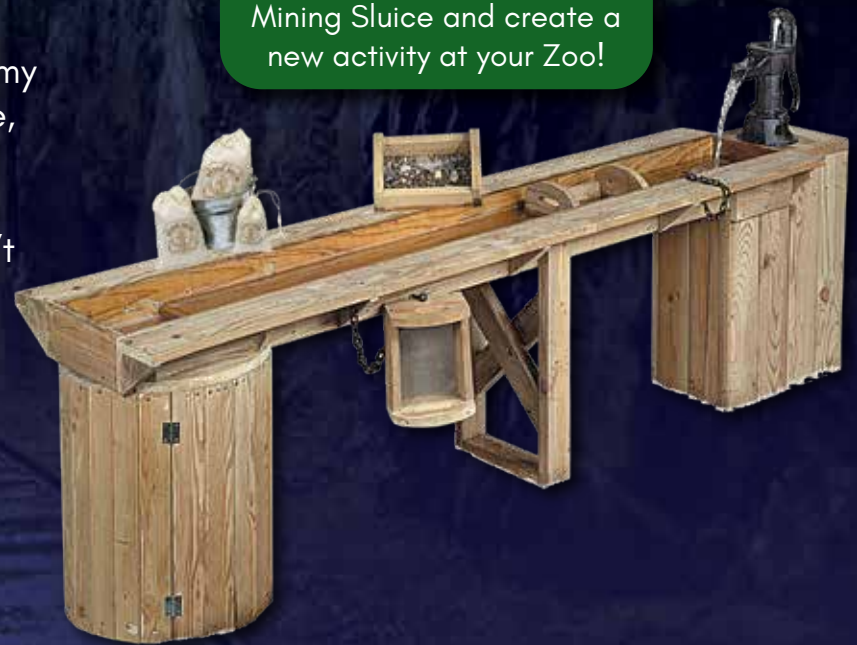

SQUIRE BOONE VILLAGE HELMETS & LANTERNS:

- Eye-catching, attention getting colors!
- Free custom imprint with the name of your zoo creates a connection with your customers! May combine Helmets and Lanterns for imprint minimum.
- AAA batteries installation optional.
- Made of impact resistant plastic that doesn't crack when dropped on the floor.
- Bright LED Bulbs.
- CPSIA, ASTM and Prop 65 tested and approved
 - » Safe for ages 3+
 - » All colors and components pass heavy metals and phthalates testing
 - » Safety screw holds the battery compartment lid closed
 - » No sharp edges or holes
 - » No exposed circuitry
 - » No glass

SAFARI HELMETS & LANTERNS

Free Product Offset
included with every display!

ZOO BEST-SELLERS

GEM MINING SLUICE

- Get a FREE \$3500 Gem Mining Sluice for your Zoo with your agreement to purchase \$3,000 per year of any Squire Boone Village merchandise for resale including Mine Rough, Collector Rocks, Candy, Gemstone Jewelry, Souvenirs, Toys and Carved Wood.
- Offer Mine Rough for sale in Economy Grade, Hi-Grade, or Extra Hi-Grade, in a variety of sizes and Custom Printed Bags.
- Kids love to mine for gems! It doesn't matter if they've mined for gems one time or ten, you'll feel their excitement when you bring a Gem-Mining Sluice to your Zoo! Kids will line up to discover fossils, amethyst, and fool's gold with this exciting, hands-on educational activity.

Qualify for a **FREE** Gem Mining Sluice and create a new activity at your Zoo!

MINE ROUGH

Regular & Hi-Grade Mine Rough in Custom Printed Drawstring Bags

Economy Mine rough with Custom Printed Label

MINE ROUGH BUCKETS